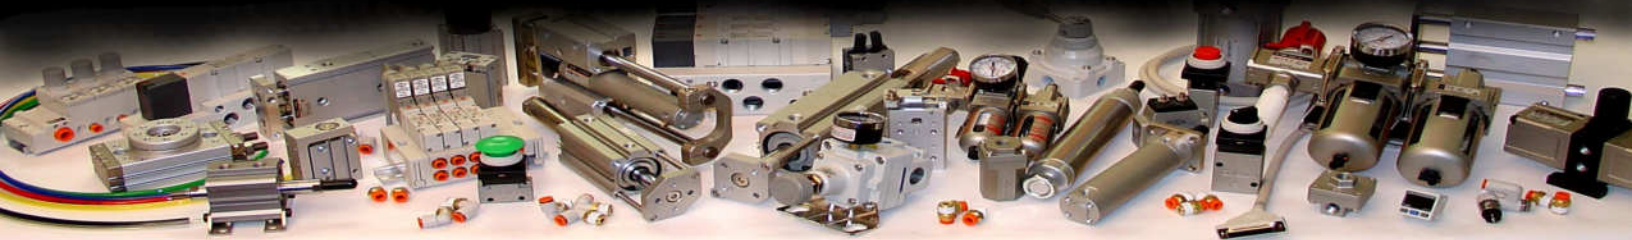

# **AUTOMATION COMPONENTS**

**STOCKING DISTRIBUTOR**

***RAPID CONTROL SERVICE, INC.***

***2479 28th Street • Grand Rapids, MI • 49519***

***www.rapidcontrol.com • 616-538-1111 • 800-632-1857***

VALVE STACKS  
INDIVIDUAL VALVES  
BODY PORTED VALVES

CYLINDERS-SLIDES-GRIPPERS-ACTUATORS

CLAMPING DEVICES  
HAND CLAMPS  
PNEUMATIC CLAMPS

FILTERS, REGULATORS,  
LUBRICATORS  
COMBOS

PUSH IN AIR FITTINGS  
FLOW CONTROLS  
AIR TUBING  
NEEDLE & CHECK VALVES

**DRILLING AND  
TAPPING SYSTEMS**

**VACUUM PUMPS, VENTURIS,  
CUPS, END-OF-ARM-TOOLING,  
AND ACCESSORIES**

**AIR CYLINDERS  
BOOSTER CYLINDERS  
POWER MULTIPLIERS**

**CLINCHERS | AIR PRESSES  
HIGH PRESSURE CYLINDERS**