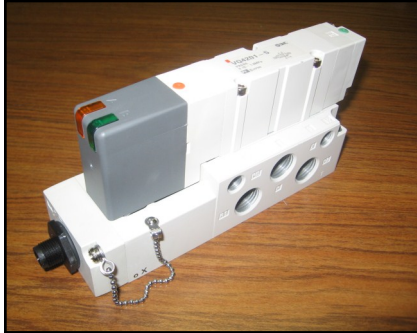

### 3/8" NPT 4 Way Base Assembly

Base with connector

### M12 4 Pin Connector

Valve extra