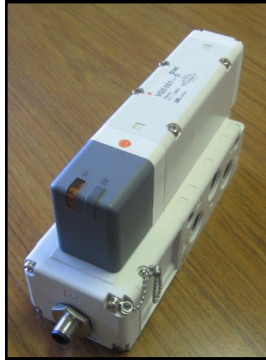

RAPID CONTROL SERVICE, INC.

Partners In Automation Since 1964

PNEUMATIC / ELECTRICAL / RESISTANCE WELDING

Phone: 616-538-1111

WATTS: 1-800-632-1857

Fax: 616-538-6847

Website: www.rapidcontrol.com

E-Mail: sales@rapidcontrol.com

RC-VQ5000-P-CNP4

1/2" NPT 4 Way Base Assembly

Base with connector