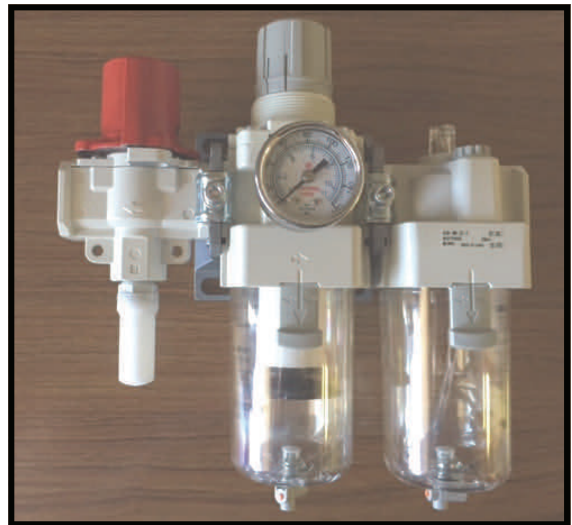

WATTS: 1-800-632-1857

Fax: 616-538-6847

Website: www.rapidcontrol.com

E-Mail: sales@rapidcontrol.com

MODULAR FILTER-REGULATOR-LUBRICATOR SYSTEM

1/2" - 3/8" - 1/4" SIZE

EACH SYSTEM CONSISTS OF:

- ⇒ Filter -Regulator With Gauge
- ⇒ Lubricator
- ⇒ 3 Port Shut Off Valve with Locking Capability
- ⇒ 2 Mounting Brackets
- ⇒ Exhaust Muffler
- ⇒ Bowl Capacity

Fil/Reg - 1.52ozs (AW40)

.78ozs (AW30)

.27ozs (AW20)

Lubricator - 4.40ozs (AL40)

1.70ozs (AL30)

.85ozs (AL20)

PART NO.	PIPE SIZE	PRICE
RC-FRL-4-LV	1/2"	\$181.95
RC-FRL-3-LV	3/8"	\$147.20
RC-FRL-2-LV	1/4"	\$127.65

Website: www.rapidcontrol.com

E-Mail: sales@rapidcontrol.com

MODULAR FILTER-REGULATOR SYSTEM

1/2" - 3/8" - 1/4" SIZE

EACH SYSTEM CONSISTS OF:

- ⇒ Filter -Regulator With Gauge
- ⇒ 3 Port Shut Off Valve with Locking Capability
- ⇒ Mounting Bracket
- ⇒ Exhaust Muffler
- ⇒ Bowl Capacity